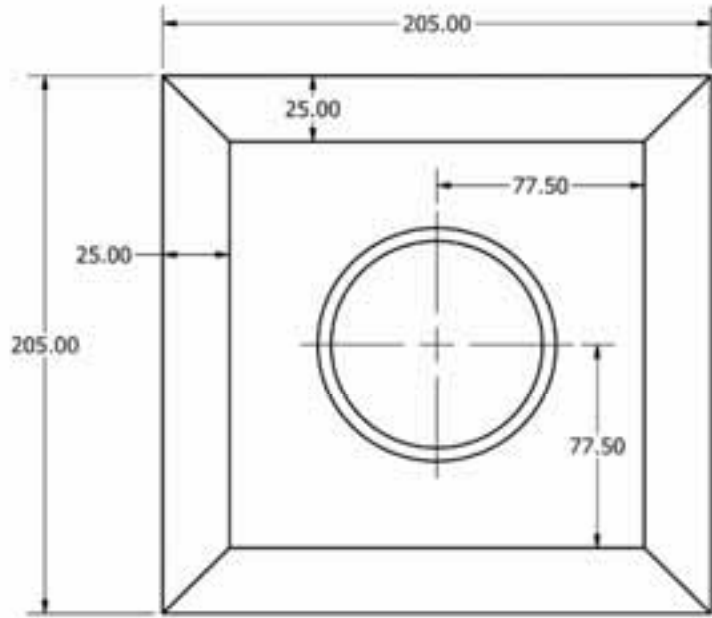

The intellectual property contained within this document belongs to welters and is not deemed to be in the public domain

Strictly Confidential

Strictly Confidential

Copyright. welters organisation worldwide

welters organisation worldwide		
Drawn by: SW	Date: 15/08/07	Scale: --
Drawing no: WOW 119		Rev: A
Title: Flower Block		

All dimensions in mm