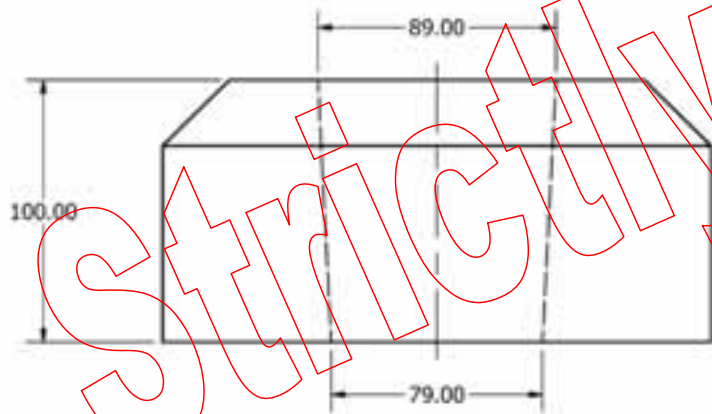

The intellectual property contained within this document belongs to welters and is not deemed to be in the public domain

Strictly Confidential

Strictly Confidential

Copyright. welters organisation worldwide

welters organisation worldwide		
Drawn by: SW	Date: 15/08/07	Scale: --
Drawing no: WOW 119		Rev: A
Title: Flower Block		

All dimensions in mm