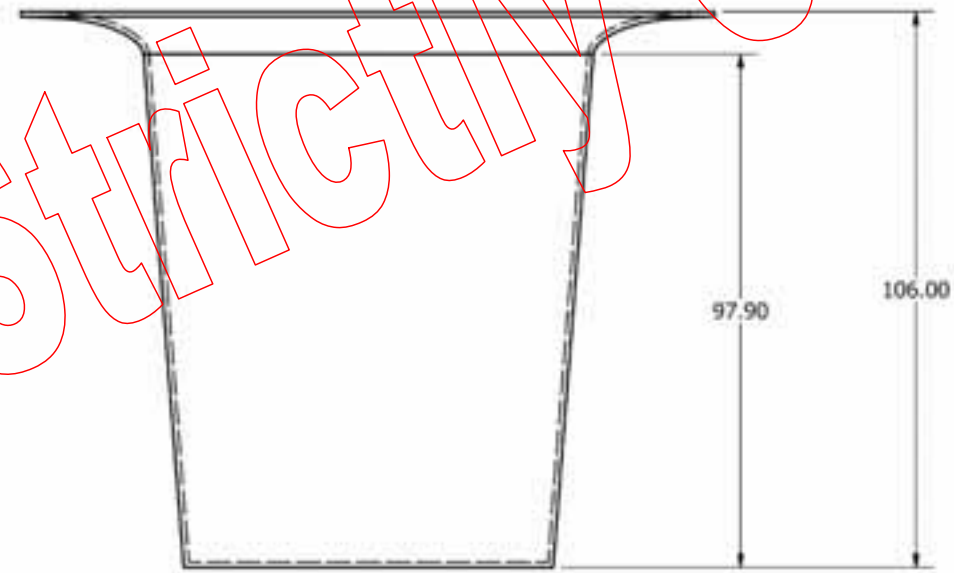

INSPIRED TECHNOLOGIES

Large Flower Spinning – WOW 118

Suitable for all welters flower plates including WOW 120 and Flower Block WOW 119.

Weighted base for stability

The intellectual property contained within this document belongs to welters and is not deemed to be in the public domain

Strictly Confidential

Copyright. welters organisation worldwide

welters organisation worldwide		
Drawn by: SW	Date: 15/08/07	Scale: --
Drawing no: WOW 118-1		Rev: A
Title: Large Flower Spinning		

All dimensions in mm

Drawn by: SW	Date: 15/08/07	Scale: --
Drawing no: WOW 118-2		Rev: A
Title: Large Flower Spinning		

All dimensions in mm