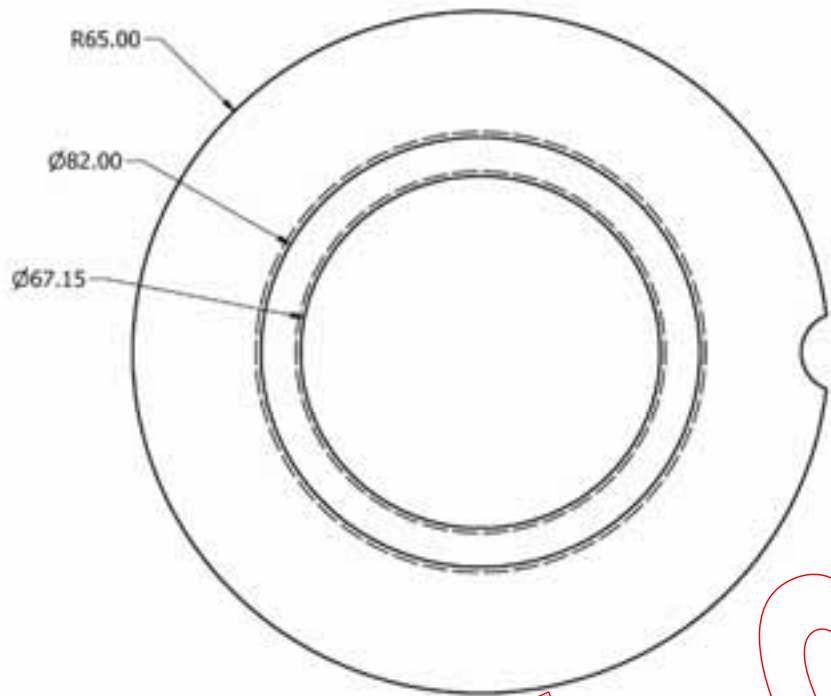

INSPIRED TECHNOLOGIES

Large Flower Spinning – WOW 118

Suitable for all welters flower plates including WOW 120 and Flower Block WOW 119.

Weighted base for stability

The intellectual property contained within this document belongs to welters and is not deemed to be in the public domain

Strictly Confidential

Copyright. welters organisation worldwide

welters organisation worldwide		
Drawn by: SW	Date: 15/08/07	Scale: --
Drawing no: WOW 118-1		Rev: A
Title: Large Flower Spinning		

All dimensions in mm

Drawn by: SW	Date: 15/08/07	Scale: --
Drawing no: WOW 118-2		Rev: A
Title: Large Flower Spinning		

All dimensions in mm