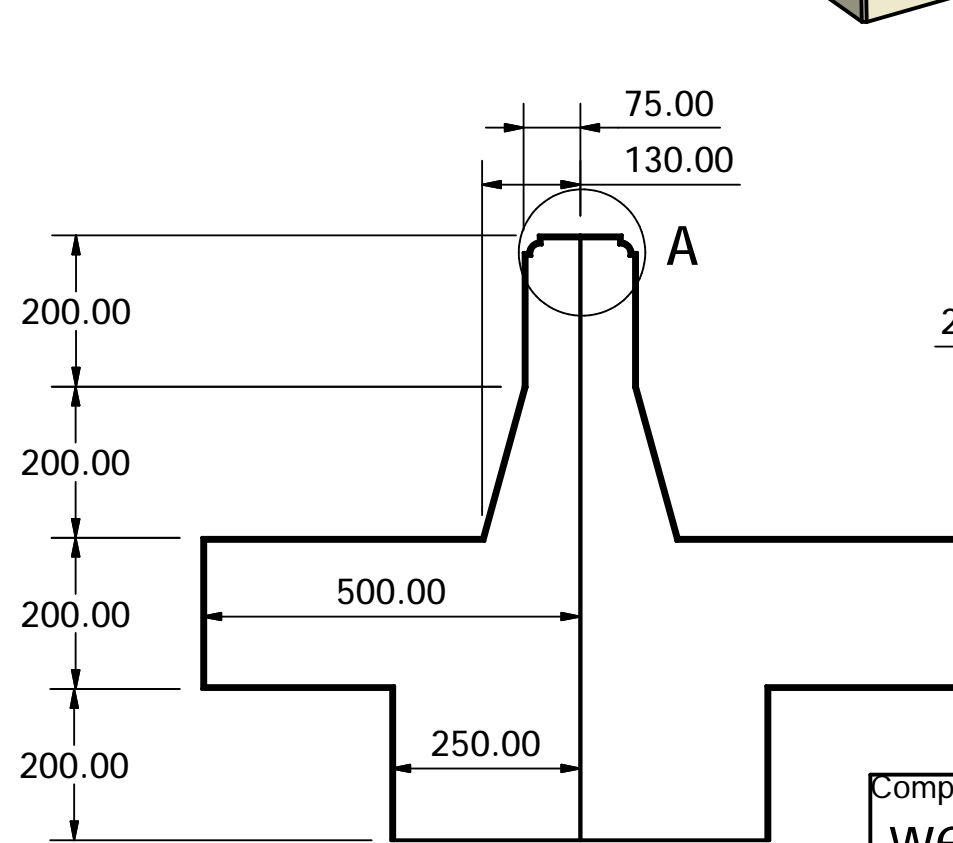

# Seating

A (1 : 2)

Copyright. welters organisation worldwide

Company: <b>welters organisation worldwide</b>		
Drawn by: <b>SW</b>	Date: <b>15/11/06</b>	Scale: <b>- -</b>
Drawing no: <b>WOW 039-10</b>		Rev: <b>A</b>
Title: <b>welters Niche System</b>		