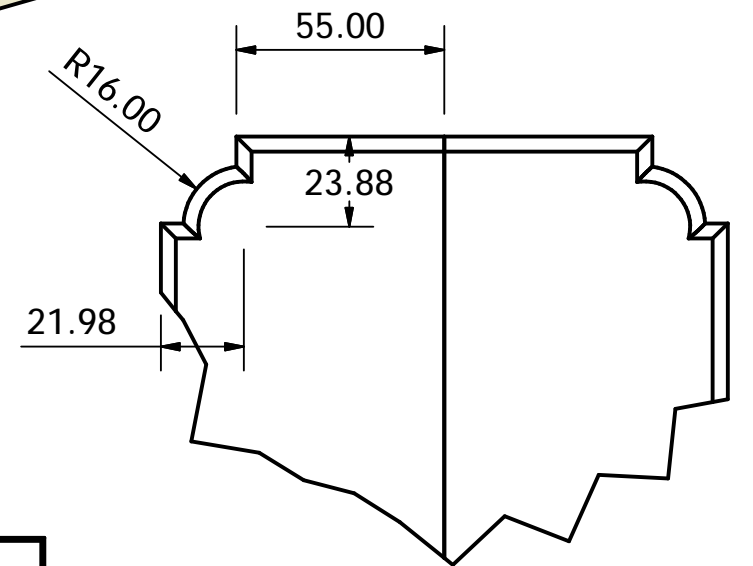

# Seating

A (1 : 2)

Copyright. welters organisation worldwide

Company: <b>welters organisation worldwide</b>		
Drawn by: <b>SW</b>	Date: <b>15/11/06</b>	Scale: <b>- -</b>
Drawing no: <b>WOW 039-10</b>		Rev: <b>A</b>
Title: <b>welters Niche System</b>		