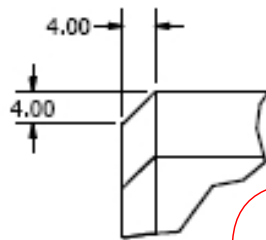

INSPIRED TECHNOLOGIES

Cantilever Seating – WOW 009

Modular seating for single facing or back to back installation.

Straight row model compatible with WOW 001.

Manufactured in stone

Available in:

Portland Grey

Sandstone Buff

Dumfriesshire Red

DETAIL A
SCALE 1.50 : 1

DETAIL B
SCALE 1.50 : 1

4mm chamfer along side edges

Copyright. welters organisation worldwide

Company: welters organisation worldwide		
Drawn by: SW	Date: 30/01/06	Scale: 0.15:1
Drawing no: WOW 009		Rev: A
Title: welters 400 seating		

All dimensions in mm