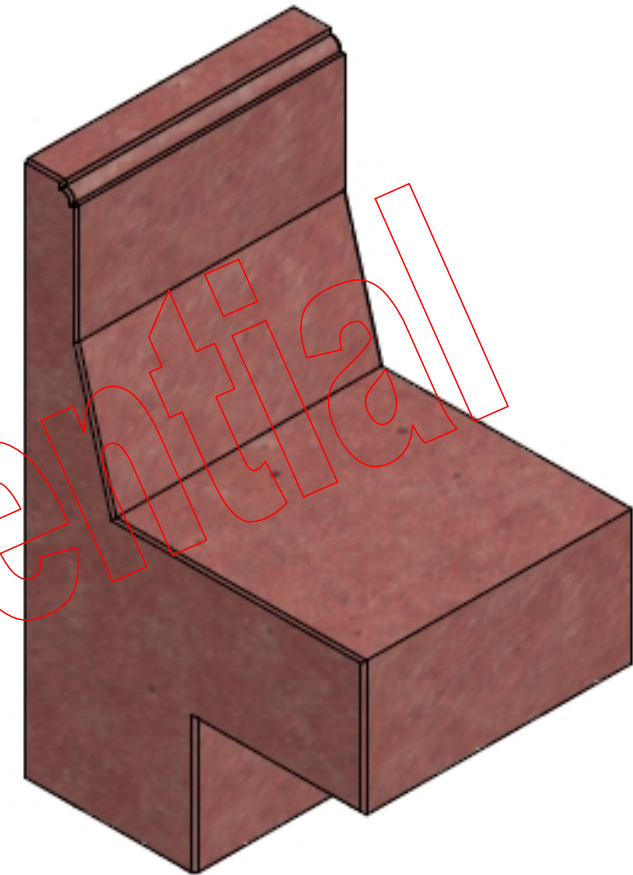

INSPIRED TECHNOLOGIES

Cantilever Seating – WOW 009

Modular seating for single facing or back to back installation.

Straight row model compatible with WOW 001.

Manufactured in stone

Available in:

Portland Grey

Sandstone Buff

Dumfriesshire Red

DETAIL A
SCALE 1.50 : 1

DETAIL B
SCALE 1.50 : 1

4mm chamfer along side edges

Copyright. welters organisation worldwide

Company: welters organisation worldwide		
Drawn by: SW	Date: 30/01/06	Scale: 0.15:1
Drawing no: WOW 009		Rev: A
Title: welters 400 seating		

All dimensions in mm