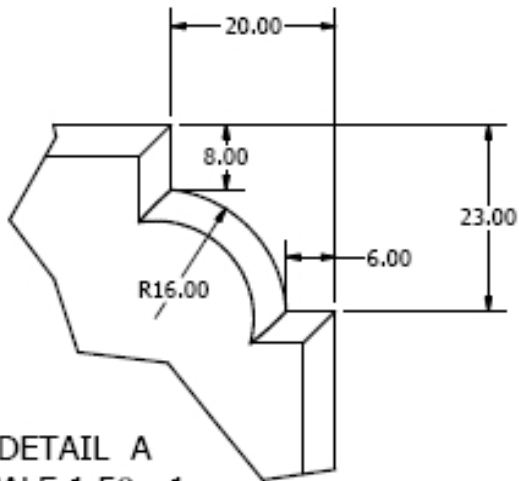

INSPIRED TECHNOLOGIES

Cantilever Seating – WOW 009

Modular seating for single facing or back to back installation.

Straight row model compatible with WOW 001.

Manufactured in stone

Available in:

Portland Grey

Sandstone Buff

Dumfriesshire Red

DETAIL A
SCALE 1.50 : 1

DETAIL B
SCALE 1.50 : 1

4mm chamfer along side edges

Copyright. welters organisation worldwide

Company: welters organisation worldwide		
Drawn by: SW	Date: 30/01/06	Scale: 0.15:1
Drawing no: WOW 009		Rev: A
Title: welters 400 seating		

All dimensions in mm