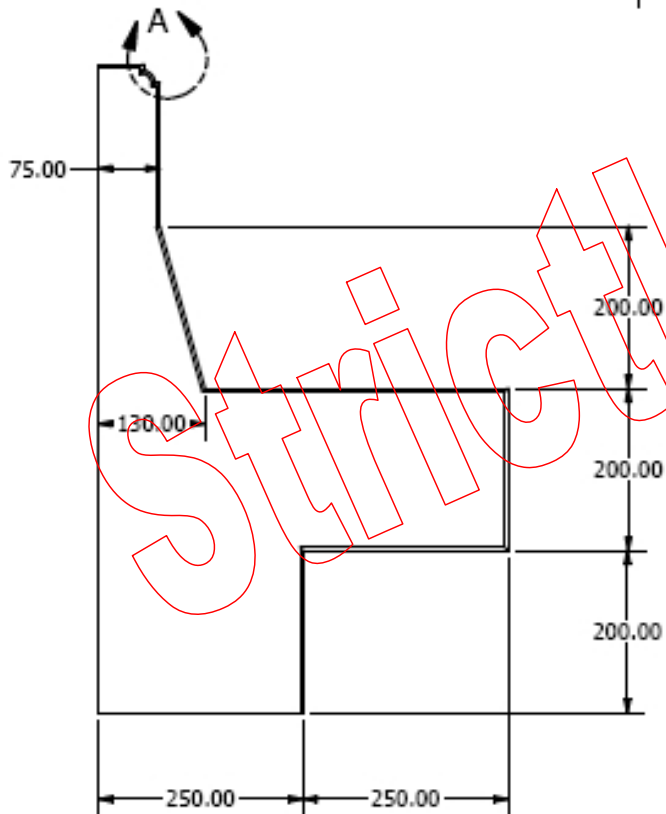

Sandstone Buff

Dumfriesshire Red

DETAIL A
SCALE 1.50 : 1

DETAIL B
SCALE 1.50 : 1

4mm chamfer along side edges

Copyright. welters organisation worldwide

Company: welters organisation worldwide		
Drawn by: SW	Date: 30/01/06	Scale: 0.15:1
Drawing no: WOW 009		Rev: A
Title: welters 400 seating		

All dimensions in mm