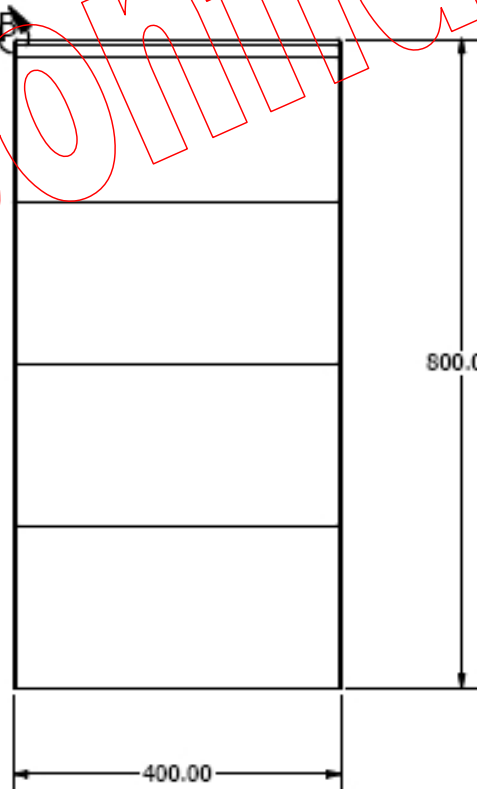

Sandstone Buff

Dumfriesshire Red

DETAIL A
SCALE 1.50 : 1

DETAIL B
SCALE 1.50 : 1

4mm chamfer along side edges

Copyright. welters organisation worldwide

Company: welters organisation worldwide		
Drawn by: SW	Date: 30/01/06	Scale: 0.15:1
Drawing no: WOW 009		Rev: A
Title: welters 400 seating		

All dimensions in mm