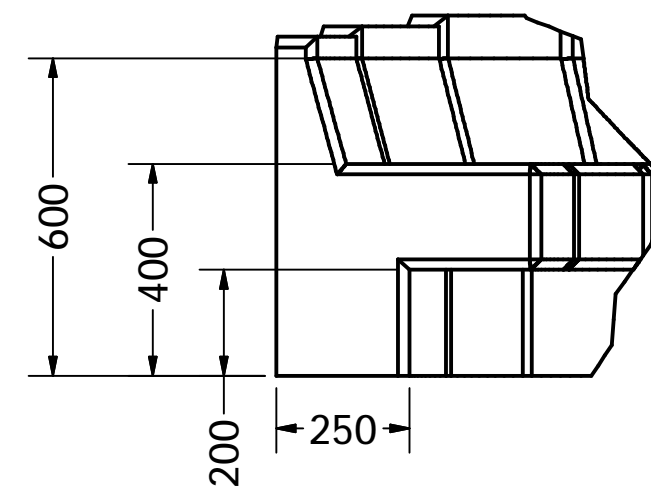

DETAIL A
SCALE 0.07 : 1

| | | |
|--------------------------------|----------|--------|
| Company: | | |
| welters organisation worldwide | | |
| Drawn by: | Date: | Scale: |
| SW | 11/11/05 | |
| Drawing no: | Rev: | |
| WOW-001 | A | |
| Title: | | |
| welters connexions | | |