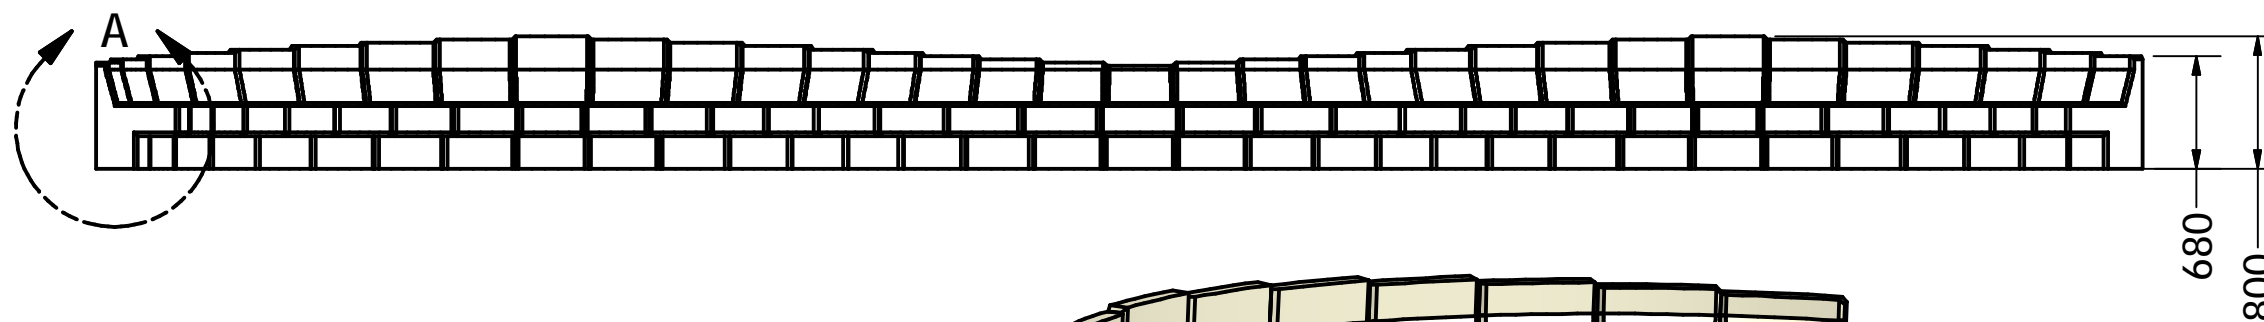

DETAIL A
SCALE 0.07 : 1

| | | |
|--------------------------------|----------|--------|
| Company: | | |
| welters organisation worldwide | | |
| Drawn by: | Date: | Scale: |
| SW | 11/11/05 | |
| Drawing no: | Rev: | |
| WOW-001 | A | |
| Title: | | |
| welters connexions | | |